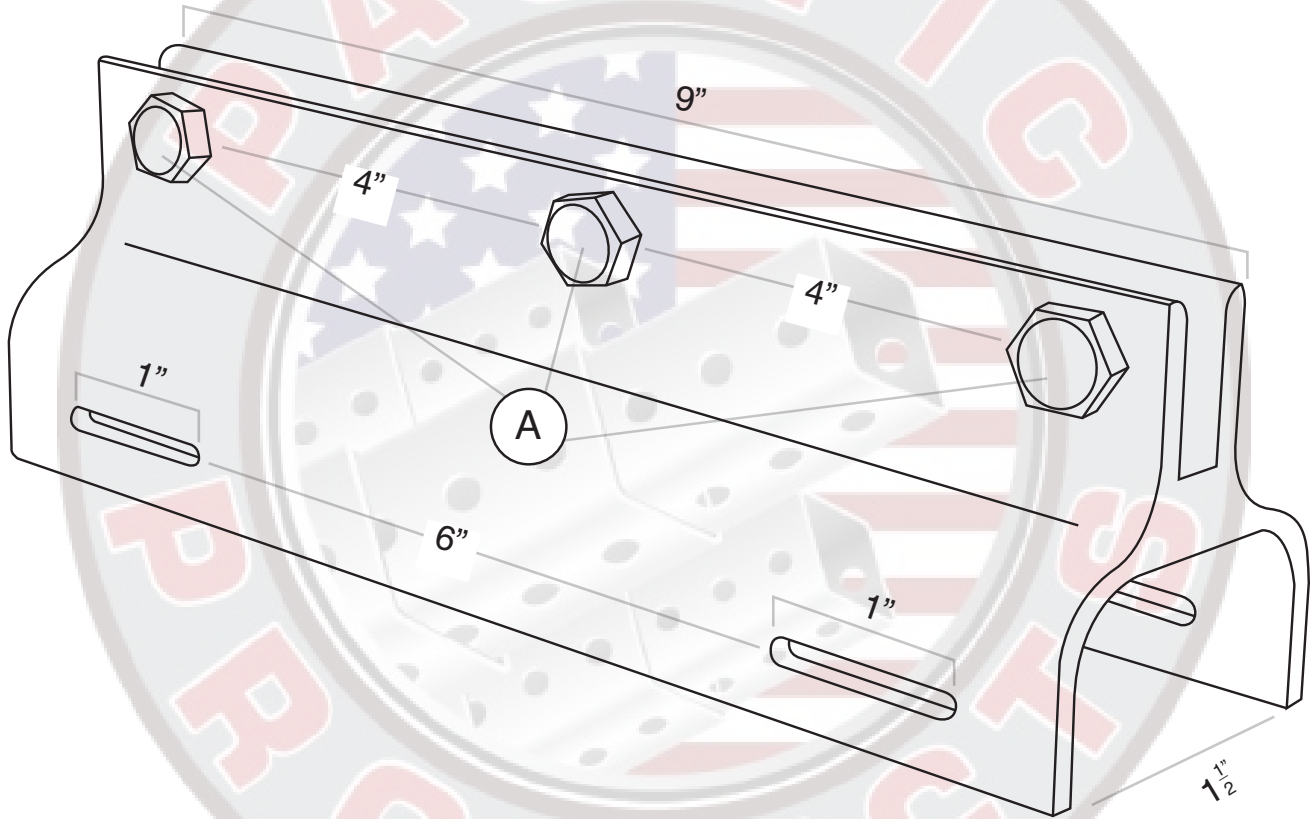

K Bracket

900KB000

Description	Fasteners	Blade Holder Length	Blade Type	Units/Box
<p>K Bracket</p> <ul style="list-style-type: none"> • Mounted with strapping • Weight: .70 lbs. 	<p>INCLUDED:</p> <p>(A) 5/16" - 18 x 3/4" Hex Bolt Qty: 3</p> <p>OPTIONAL:</p> <ul style="list-style-type: none"> • 12 point Bolts B-12P51612-AL • VP Button Head Bolt VPBH51634-MS 	<p>9"</p>	<p>Extruded</p>	<p>50</p>